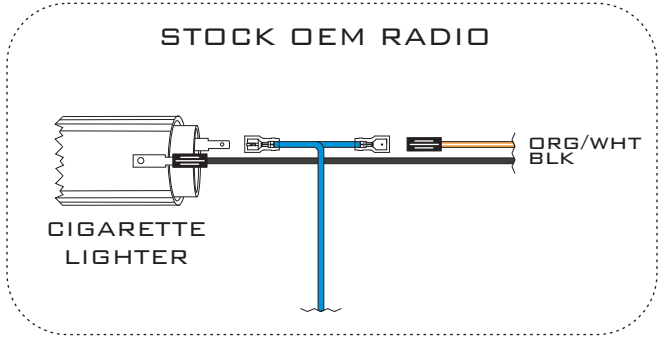

- OR -

CS/RS SERIES - POWER/GROUND WIRING

- + 12V [BATTERY POSITIVE]
- RC-LINK PORTS
- GROUND [CHASSIS]
- SOURCE INPUT
- + 12V IGNITION TURN-ON
- AUX LINE OUT
- MASTER FUSE
- SPEAKER OUT