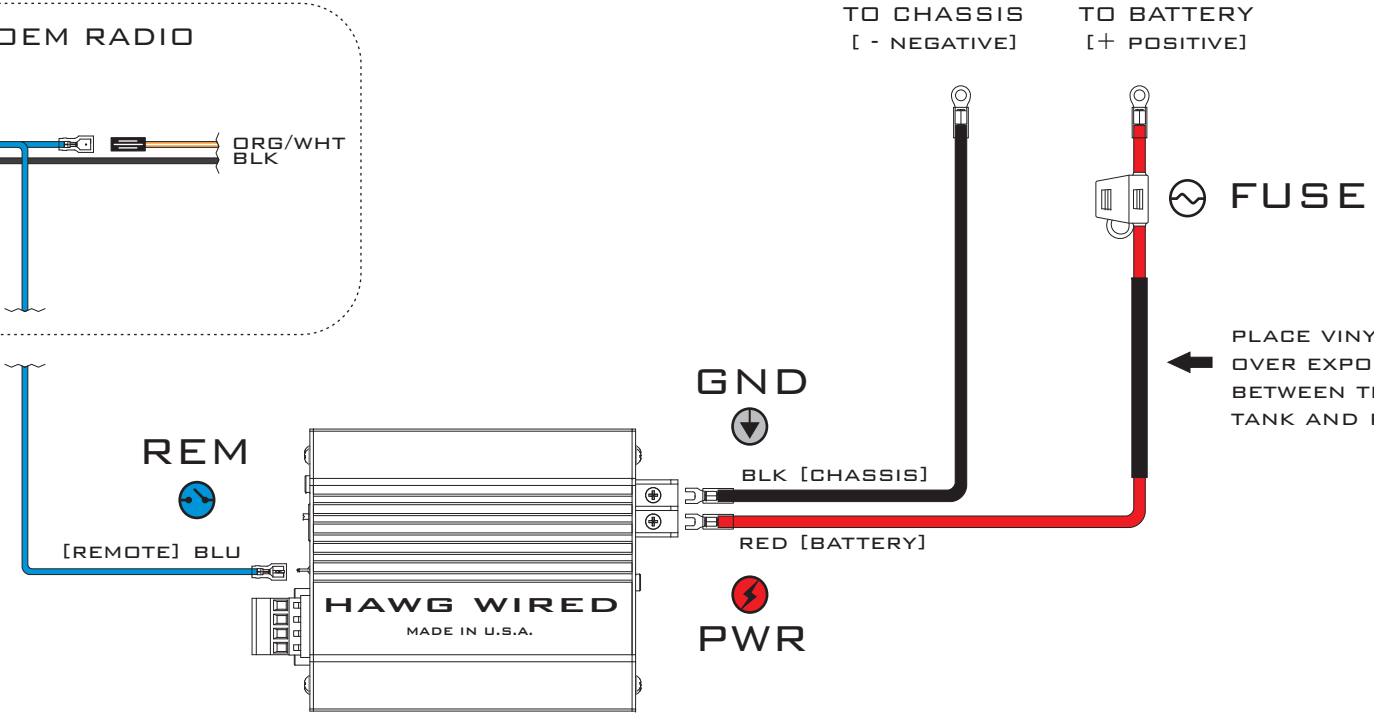

- OR -

CS/RS SERIES - POWER/GROUND WIRING

- + 12V [BATTERY POSITIVE]
- RC-LINK PORTS
- GROUND [CHASSIS]
- SOURCE INPUT
- + 12V IGNITION TURN-ON
- AUX LINE OUT
- MASTER FUSE
- SPEAKER OUT