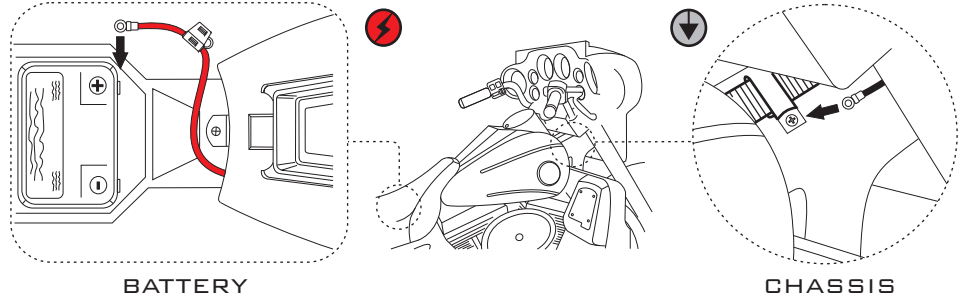

- OR -

CS/RS SERIES - POWER/GROUND WIRING

- + 12V [BATTERY POSITIVE]
- RC-LINK PORTS
- GROUND [CHASSIS]
- SOURCE INPUT
- + 12V IGNITION TURN-ON
- AUX LINE OUT
- MASTER FUSE
- SPEAKER OUT