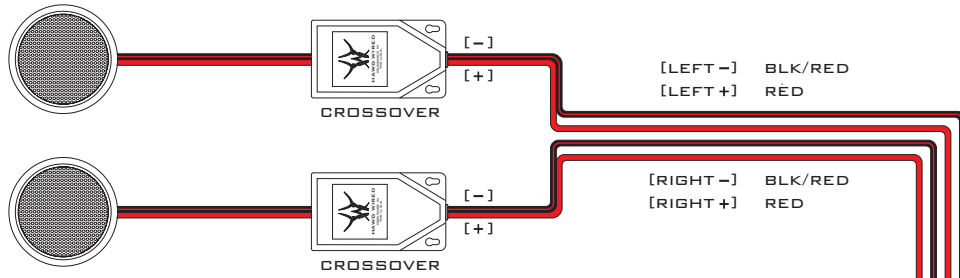

OPTIONAL

STK100, RG5254, GTK150
TWEETER CROSSOVERS WIRED PARALLEL

- + 12V [BATTERY POSITIVE]
- GROUND [CHASSIS]
- + 12V IGNITION TURN-ON
- MASTER FUSE

- RC-LINK PORTS
- SOURCE INPUT
- AUX LINE OUT
- SPEAKER OUT

CS/RS SERIES - 2 SPEAKER OUTPUT WIRING