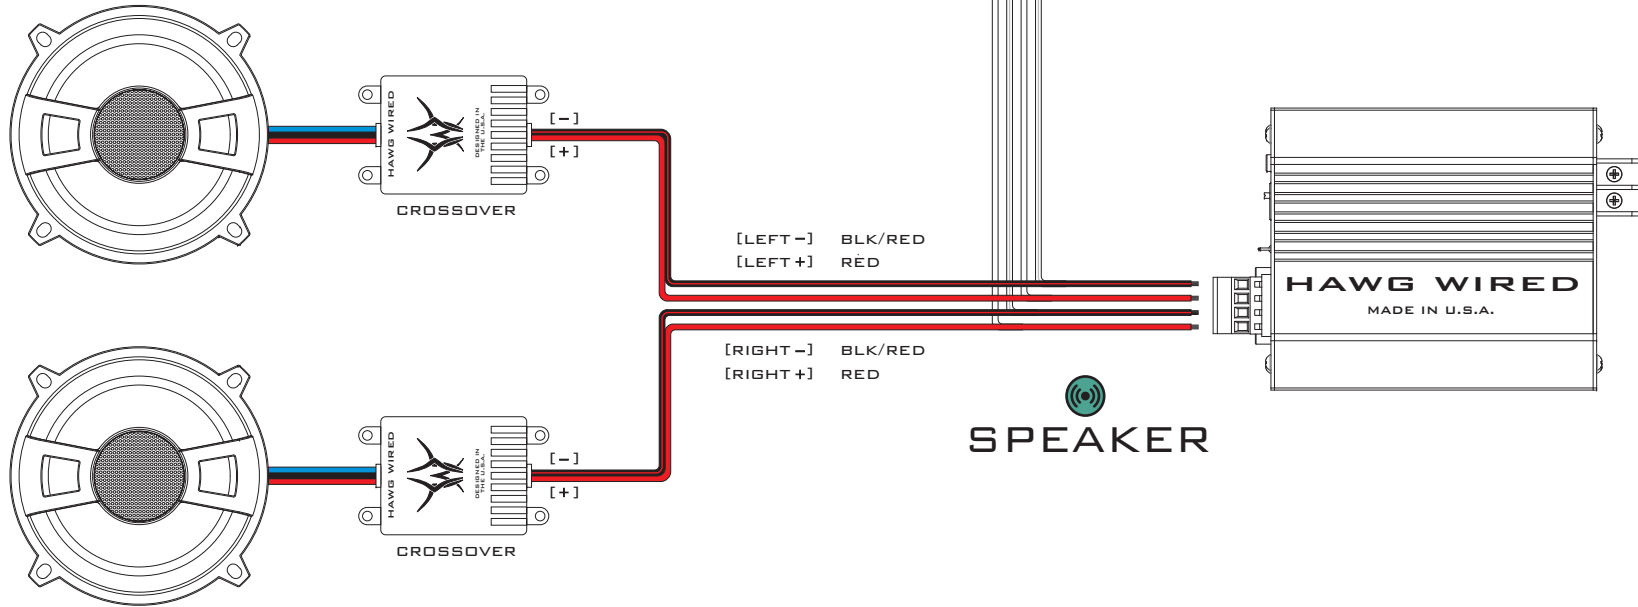

OPTIONAL

STK100, RG5254, GTK150
TWEETER CROSSOVERS WIRED PARALLEL

- + 12V [BATTERY POSITIVE]
- GROUND [CHASSIS]
- + 12V IGNITION TURN-ON
- MASTER FUSE

- RC-LINK PORTS
- SOURCE INPUT
- AUX LINE OUT
- SPEAKER OUT

CS/RS SERIES - 2 SPEAKER OUTPUT WIRING