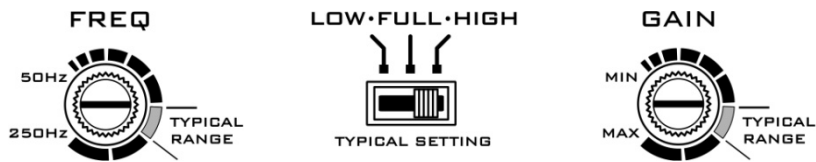

RX504-50 SPEAKERS

KIT CONTENTS

- 2 - RX504-50 5.25" 4 OHM COAXIAL SPEAKERS
- 2 - SPEAKER WIRE PIGTAILS

INSTALLATION INSTRUCTIONS

1. TURN THE IGNITION SWITCH OFF.
2. REMOVE THE FRONT FAIRING COVER, NOTING WHICH HOLE EACH SCREW COMES FROM.
TIP: REFER TO MANUFACTURER INSTRUCTIONS IF NECESSARY, AND DON'T FORGET TO COVER YOUR FENDER.
3. DISCONNECT AND REMOVE EXISTING SPEAKERS, SPEAKER RINGS, AND GRILLS.
NOTE: SOME SCREW LENGTHS MAY VARY. MAKE SURE THEY ARE REINSTALLED IN THE ORIGINAL POSITIONS.
4. INSERT SCREWS THROUGH THE MOUNTING TABS ON THE SPEAKER, SPEAKER RING, AND GRILL.
NOTE: IF INSTALLING HAWG WIRED SPEAKER GRILLS, REPLACE FACTORY GRILLS NOW.
5. INSTALL THE NEW SPEAKERS, SPEAKER RINGS, AND GRILLS ON YOUR MOTORCYCLE.
6. CONNECT SPEAKERS TO YOUR HAWG WIRED AMPLIFIER(S) OR OTHER AUDIO SOURCE USING THE CHART BELOW.
NOTE: MAKE SURE THAT YOUR POLARITY IS CORRECT (+/- MATCHES ON ALL SPEAKERS).
7. CONFIGURE THE AMPLIFIER SETTINGS AND PERFORM A FINAL SYSTEM TEST. TURN THE KEY TO THE ACCESSORY POSITION AND VERIFY THAT ALL COMPONENTS FUNCTION PROPERLY.

8. INSTALL THE FAIRING COVER.
TIP: REFER TO MANUFACTURER INSTRUCTIONS IF NECESSARY.

RX504-50 SPEAKER WIRES		CONNECT TO AMPLIFIER(S)
MATCH TERMINAL SIZE TO SPEAKER		
LEFT +	RED	---▶ ⊕ ◀---
LEFT -	BLK	---▶ ⊙ ◀---
RIGHT +	RED	---▶ ⊕ ◀---
RIGHT -	BLK	---▶ ⊙ ◀---